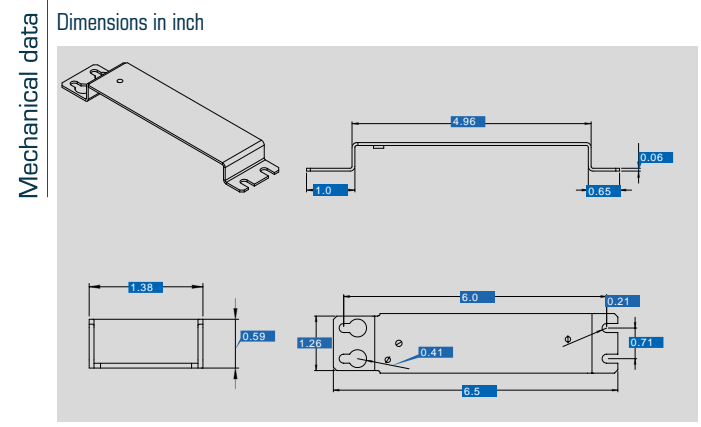

Wall fastening PV-WB2
PV-WB2

Picture shows PV-WB2

Approvals

Wall fastening PV-WB2

PV-WB2

Electrical data	Type	PV-WB2
	Order numbers	
	Order Number	PV-WB2

Mechanical data	Type	PV-WB2
	Measures and weights	
	Dimension (W x H x D)	6.49 x 0.59 x 1.26 inch